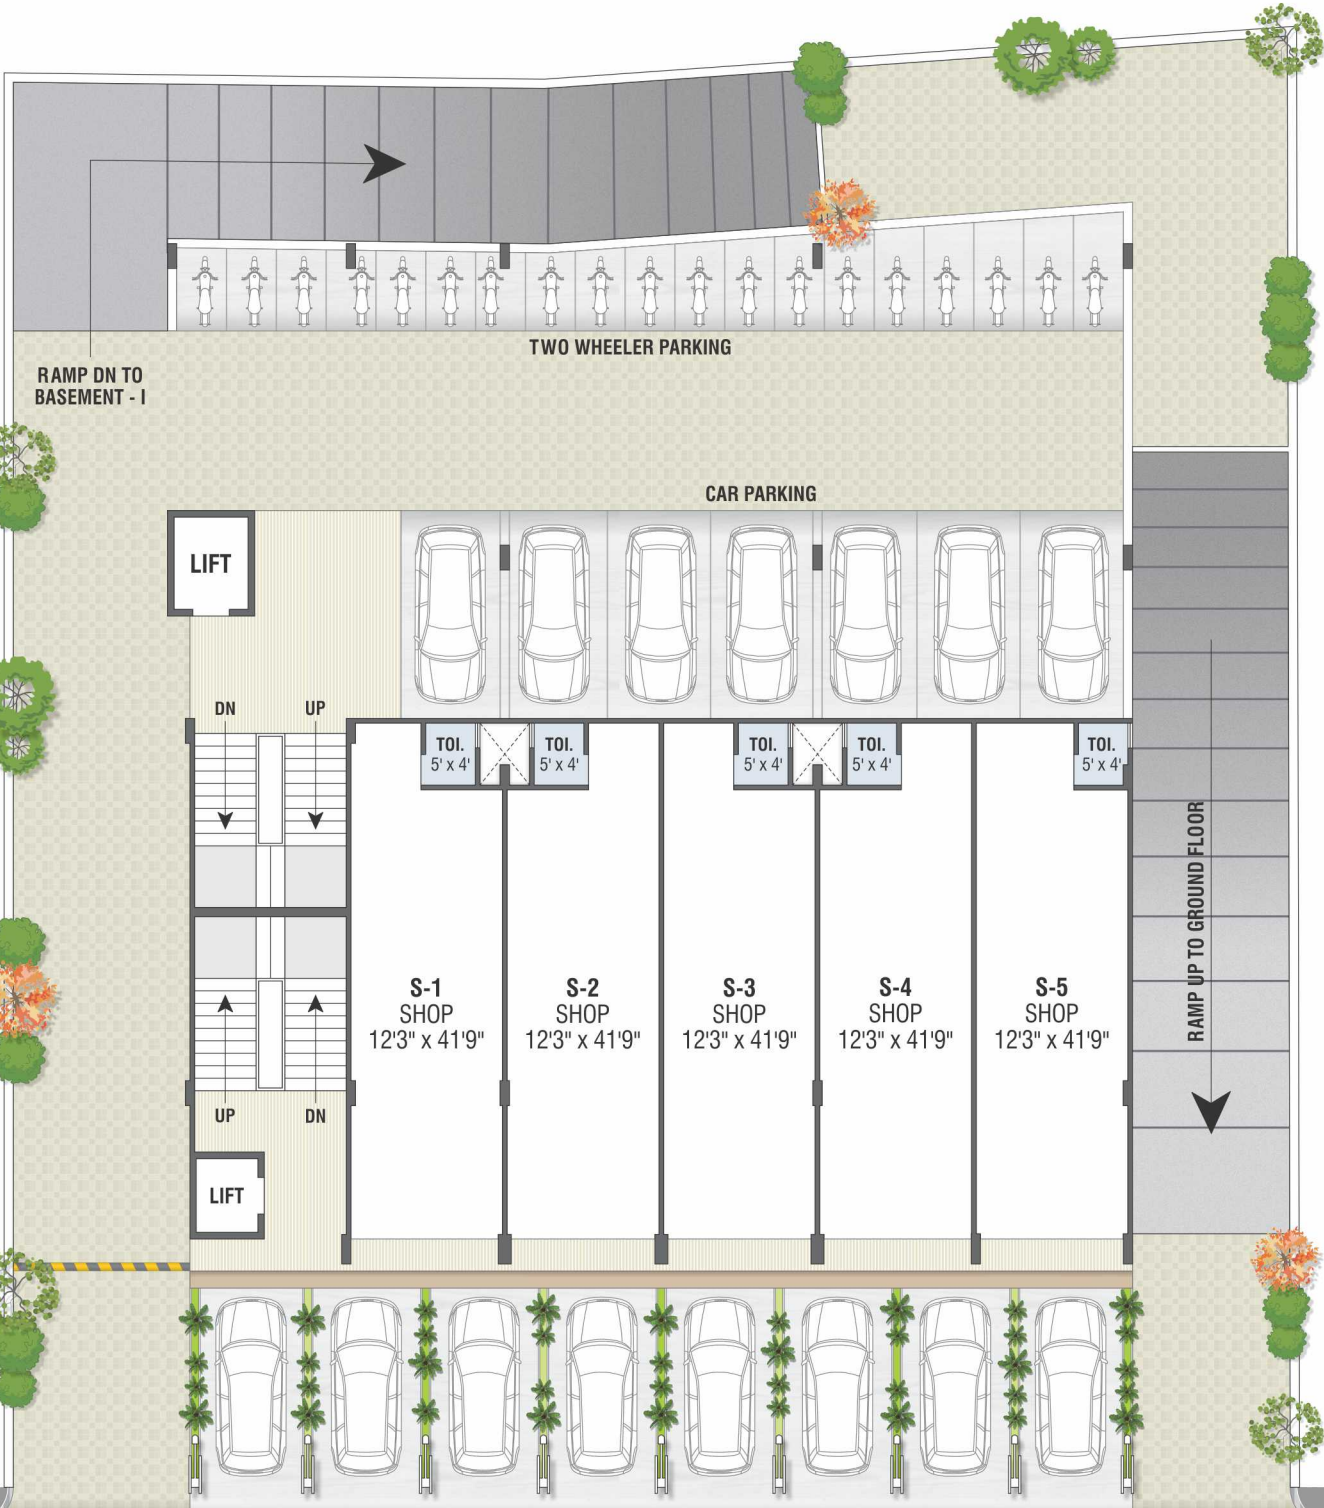

Connect with
Outstanding success!!!

इन्द्रकण्ठ®
Sparsh
arcade
SHOPS ■ OFFICES

@ CHANDKHEDA

GROUND FLOOR PLAN

ENTRY

EXIT

200' FEET WIDE CHANDKHEDA BRTS ROAD

BRTS BUS ROOT

AHMEDABAD - MEHSANA STATE HIGHWAY

1st, 2nd, 3rd, 4th FLOOR PLAN

5th, 6th FLOOR PLAN

Salient Features

- 24 X 7 HOURS SECURITY
- 2 LEVEL BASEMENT PARKING
- EARTHQUAKE RESISTANCE STRUCTURE
- 24 X 7 WATER SUPPLY
- HIGH SPEED ELEVATOR
- CCTV SURVEILLANCE